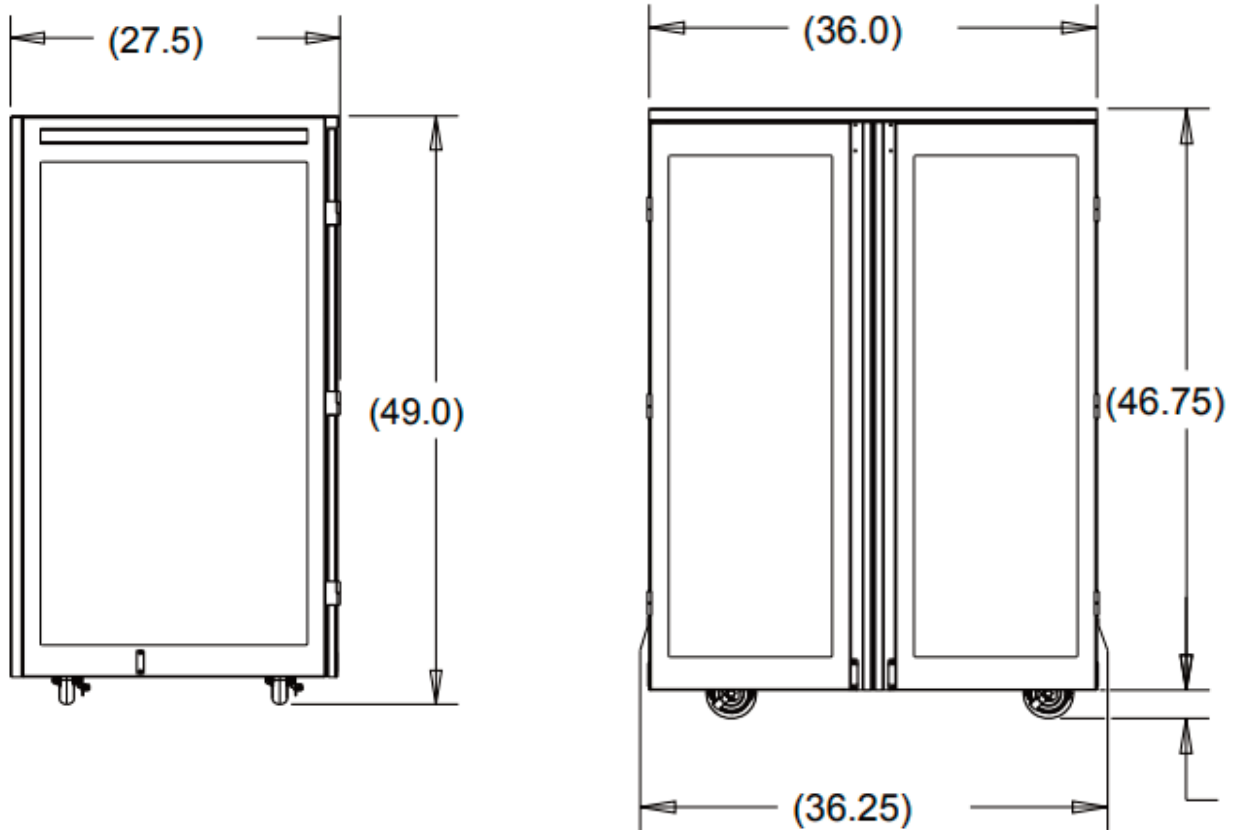

Kaliber FS-3649 Room Service Cart Datasheet

FS-3649 makes transporting meals an appealing and easy process. FS-3649 is designed to complement the décor of any facility and can be ordered with any style plam panels. Equipped with capacity for 18 service trays, it's an efficient and elegant transport solution for any facility.

FEATURES

- Holds 18 Trays
- Concealed swivel casters with brakes
- Integrated pull handles on both sides
- Doors open 270 Deg for easy access
- 500Lb Capacity
- Durable stainless steel frame construction
- Easy access for cleaning
- Available in any PLAM Style and Color

Kaliber FS-3649 Room Service Cart Datasheet

DIMENSIONS

- Width 36"
- Height 49"
- Depth 27.5 "
- Weight 190Lbs

WARRANTY INFORMATION

- 1 Year Labor
- 1 Year Parts
- Made in USA